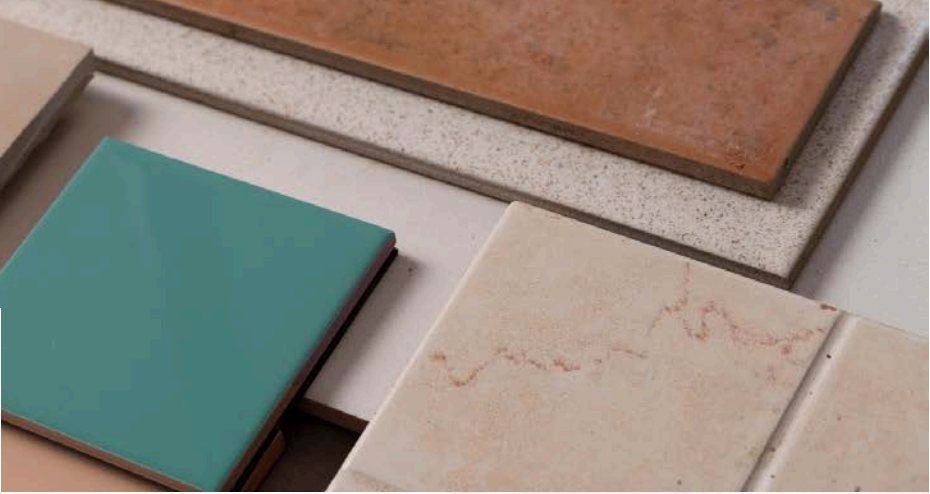

TILES

MILESTONES PEARL GLAZED VITRIFIED MATT

TFONEMILESPEARL

60 X 120 CM
PRICE PER UNIT

RS-525

RS 400